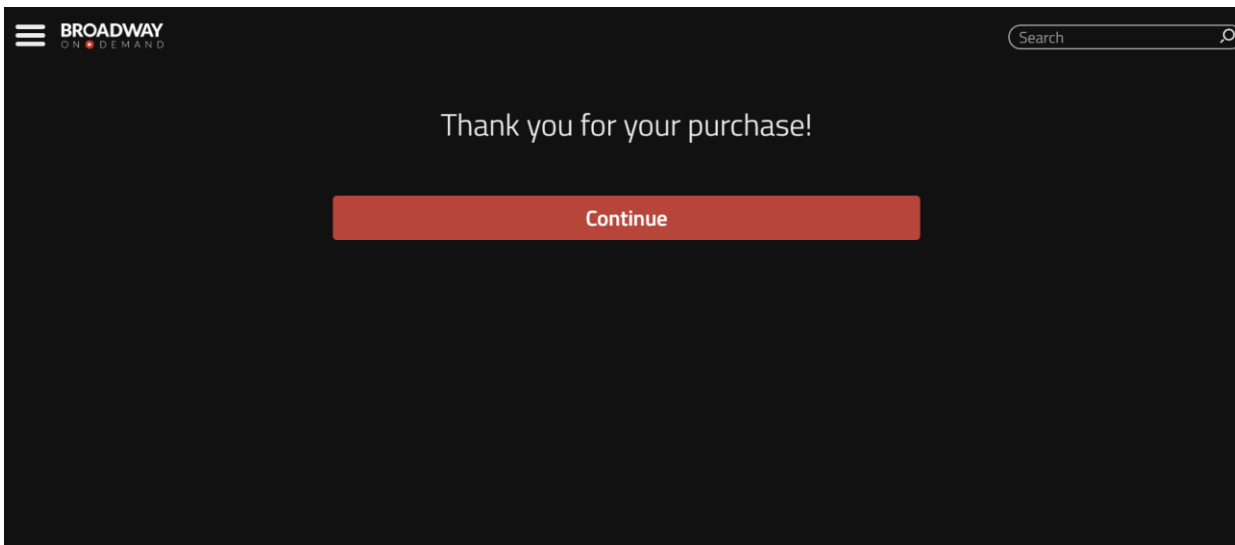

Here you can pay for the stream with a **credit card** or **PayPal**.

Confirm your purchase to complete the transaction.

Congratulations! You've completed your purchase and now are ready for the show!

WATCHING THE SHOW