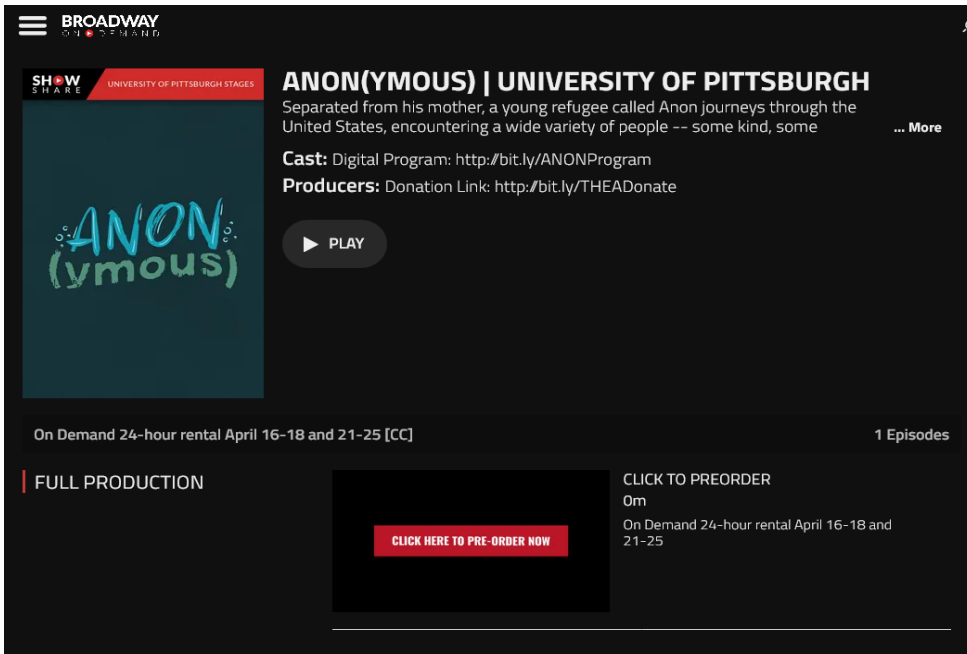

PURCHASING YOUR STREAM

STEP 1: Click <https://bit.ly/ANONPLAY> to be taken directly to the event show page.

STEP 2: Click Here To Pre-Order Now

STEP 3: Log in or Create an Account

If you already have a **Broadway On Demand** account, enter your email and password in the given fields.

If you don't already have a **Broadway On Demand** account, select "Click here to Sign Up" and enter an email and password.

STEP 4: Pay for Your Stream

Once you've logged in or created your account, you will be automatically taken to the payment page.

Here you can pay for the stream with a **credit card** or **PayPal**.

Confirm your purchase to complete the transaction.

Congratulations! You've completed your purchase and now are ready for the show!

WATCHING THE SHOW