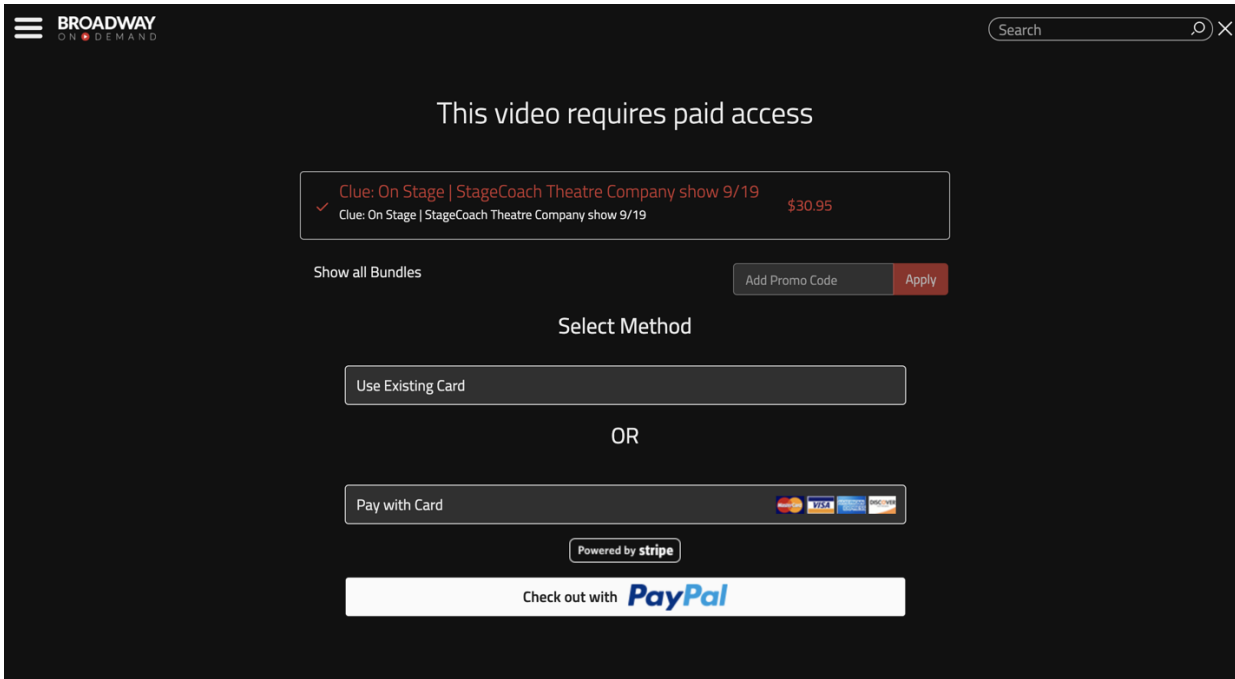

PURCHASING YOUR STREAM

STEP 1: Click <https://bit.ly/ANONPLAY> to be taken directly to the event show page.

STEP 2: Click Here To Pre-Order Now

STEP 3: Log in or Create an Account

If you already have a **Broadway On Demand** account, enter your email and password in the given fields.

If you don't already have a **Broadway On Demand** account, select "Click here to Sign Up" and enter an email and password.

STEP 4: Pay for Your Stream

Once you've logged in or created your account, you will be automatically taken to the payment page.

Here you can pay for the stream with a **credit card** or **PayPal**.

Confirm your purchase to complete the transaction.

Congratulations! You've completed your purchase and now are ready for the show!

WATCHING THE SHOW