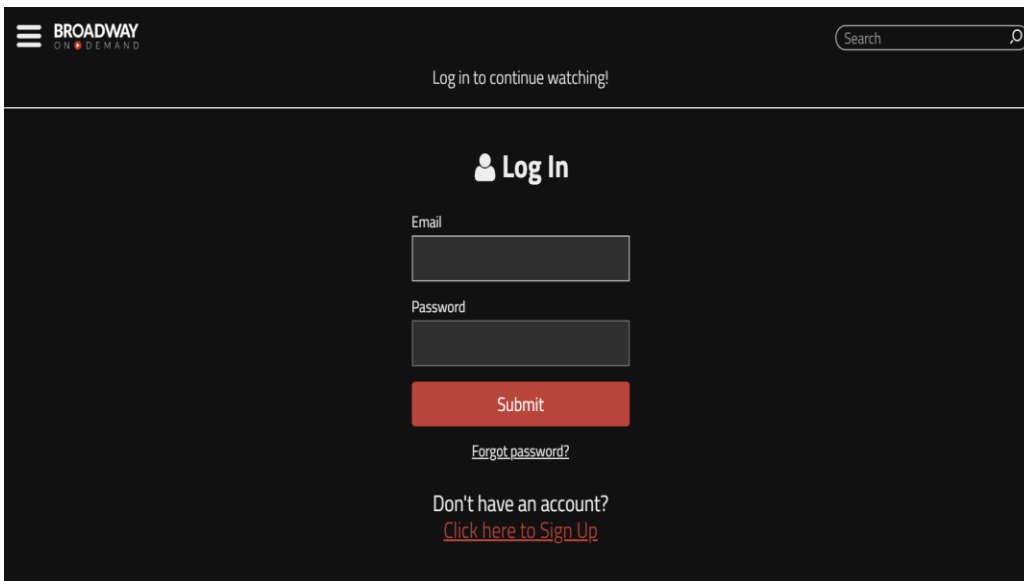

PURCHASING YOUR STREAM

STEP 1: Click <https://bit.ly/ANONPLAY> to be taken directly to the event show page.

STEP 2: Click Here To Pre-Order Now

STEP 3: Log in or Create an Account

If you already have a **Broadway On Demand** account, enter your email and password in the given fields.

If you don't already have a **Broadway On Demand** account, select "Click here to Sign Up" and enter an email and password.

STEP 4: Pay for Your Stream

Once you've logged in or created your account, you will be automatically taken to the payment page.